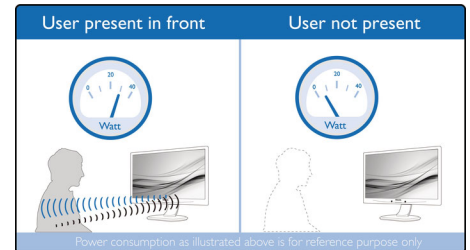

PowerSensor

PowerSensor is a built-in 'people sensor' that transmits and receives harmless infrared signals to determine if the user is present and then automatically reduces monitor brightness when then user steps away from the desk, cutting energy costs by up to 80 percent and prolonging monitor life